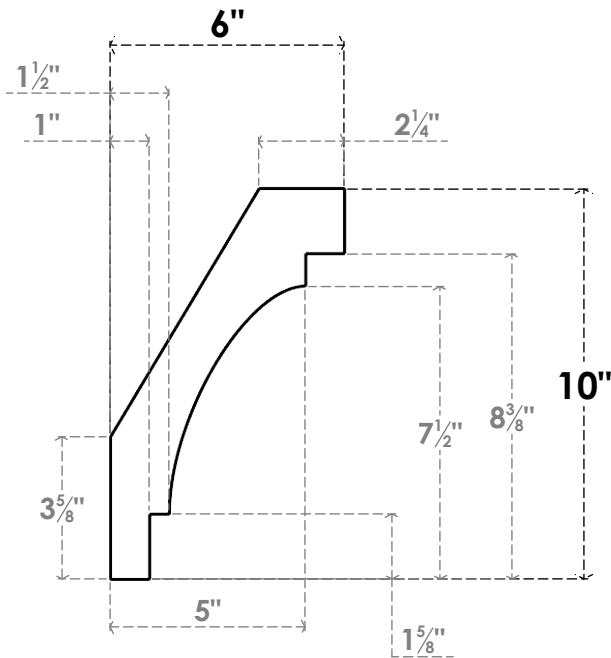

ITEM NUMBER: BRCPC060X06000X10000MRC

6"W X 6"D X 10"H MERCED ARCHITECTURAL GRADE PVC CLOSED KNEE BRACE

SIDE PROFILE

FRONT PROFILE

ISOMETRIC

EKENA MILLWORK
2300 WEST MAIN ST.
CLARKSVILLE, TX 75426
TOLL FREE: 866-607-0453
WWW.EKENAMILLWORK.COM

NOTES

1. INSTALLATION TO BE COMPLETED IN ACCORDANCE WITH MANUFACTURER'S SPECIFICATIONS.
2. DRAWING MAY NOT BE TO SCALE
3. THIS DRAWING IS INTENDED FOR DESIGN AND PLANNING PURPOSES ONLY.
4. ALL INFORMATION CONTAINED HEREIN WAS CURRENT AT THE TIME OF DEVELOPMENT BUT MUST BE REVIEWED AND APPROVED BY THE PRODUCT MANUFACTURER TO BE CONSIDERED ACCURATE.
5. ARCHITECTURAL GRADE PVC PRODUCTS ARE MADE FROM EXPANDED CELLULAR PVC AND COME NATURALLY WHITE BUT MAY BE PAINTED