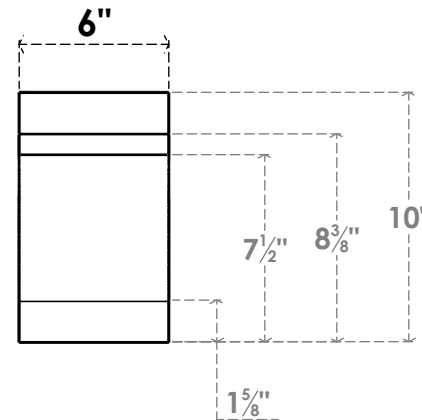

ITEM NUMBER: BRCPC060X06000X10000MRC

6"W X 6"D X 10"H MERCED ARCHITECTURAL GRADE PVC CLOSED KNEE BRACE

SIDE PROFILE

FRONT PROFILE

ISOMETRIC

EKENA MILLWORK
2300 WEST MAIN ST.
CLARKSVILLE, TX 75426
TOLL FREE: 866-607-0453
WWW.EKENAMILLWORK.COM